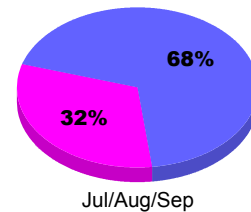

Gender Comparison 2012-2013

Jul/Aug/Sep

Legend: Male (Blue), Female (Magenta)