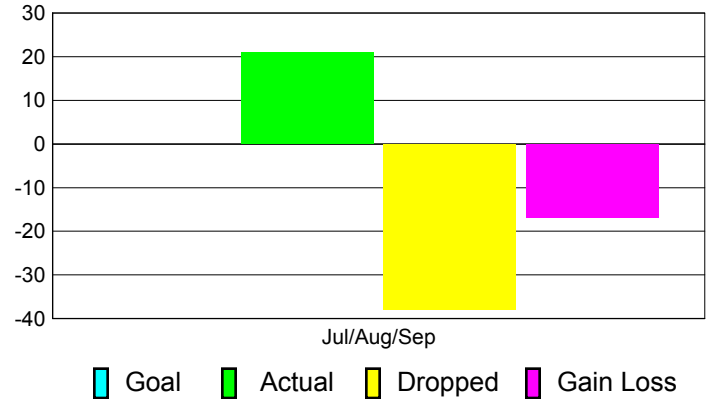

### YTD Status Quo Clubs 2012-2013

Status Quo Clubs Compared to Status Quo Members

## MEMBERSHIP

**Membership Results  
2012-2013**

**Membership  
2011-2012**

Month	Net Memb Goal	Actual New Memb	Actual Dropped Memb	Gain/Loss of Memb	Gain/Loss of Memb
Jul/Aug/Sep		21	-38	-17	1
<b>Totals</b>		<b>21</b>	<b>-38</b>	<b>-17</b>	<b>1</b>

### Membership Results 2012-2013

Goal, New, Dropped, Gain/Loss

### Comparison of Membership Gain/Loss

Current Year Compared to the Previous Year